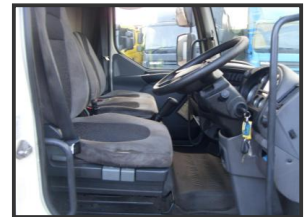

# DAF LF45-160, 21ft Curtain sided body, 4x2 Truck

**£2,950.00 (+VAT)**

DAF LF 45-160, 2009, 21ft curtain sided 4x2 body truck. Day Cab, 8ft 7inch high through curtains, rear barn doors, manual gearbox, good tyres all round, good condition.

Product Details	
<b>Category/Type</b>	<b>Rigid Trucks</b>
<b>Make</b>	<b>DAF</b>
<b>Model</b>	<b>LF45-160, 21ft Curtain sided body, 4x2 Truck</b>
<b>Year</b>	<b>2009</b>
<b>Mileage (kms)</b>	<b>-</b>

Longford, Nr. Derby, Derbyshire, DE6 3DU