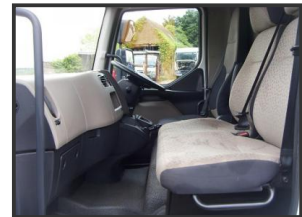

Renault Midlum 2013 180 DXI Curtain Sider Truck 286,000km

£9,950.00 (+VAT)

Renault Midlum 180 DXI 2013, 20ft Curtain sider truck, 4x2, Day Cab, 286,000kms, Euro 5, MOT April 2018, 8ft Through the curtains, rear barn doors, Auto gearbox, Electric Window, HM, Cruise Control. Twin Passenger Seats. Good Tyre's all round.