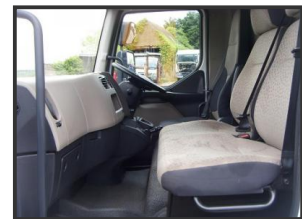

Renault Midlum 2013 180 DXI Curtain Sider Truck 286,000km

£7,950.00 (+VAT)

Renault Midlum 180 DXI 2013, 20ft Curtain sider truck, 4x2, Day Cab, 286,000kms, Euro 5, MOT April 2019, 8ft Through the curtains, rear barn doors, Auto gearbox, Electric Window, HM, Cruise Control. Twin Passenger Seats. Good Tyre's all round.

Product Details

Product Details	
Category/Type	Rigid Trucks
Make	Renault Midlum 2013
Model	180 DXI Curtain Sider Truck 286,000km
Year	2013
Mileage (kms)	286,000

Longford, Nr. Derby, Derbyshire, DE6 3DU

Tel: +44 (0)1335 330468