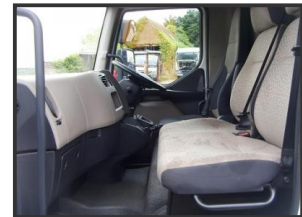

Renault Midlum 180 DXI 2013 Curtain Sider Truck 286,000km

£9,950.00 (+VAT)

Renault Midlum 180 DXI 2013, 20ft Curtain sider truck, 4x2, Day Cab, 286,000kms, Euro 5, MOT April 2018, 8ft Through the curtains, rear barn doors, Auto gearbox, Electric Window, HM, Cruise Control. Twin Passenger Seats. Good Tyre's all round.