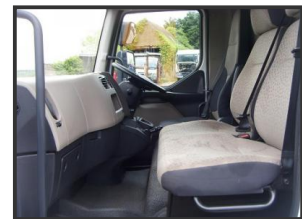

# Renault Midlum 2013 180 DXI Curtain Sider Truck 286,000km

**£7,950.00 (+VAT)**

Renault Midlum 180 DXI 2013, 20ft Curtain sider truck, 4x2, Day Cab, 286,000kms, Euro 5, MOT April 2019, 8ft Through the curtains, rear barn doors, Auto gearbox, Electric Window, HM, Cruise Control. Twin Passenger Seats. Good Tyre's all round.