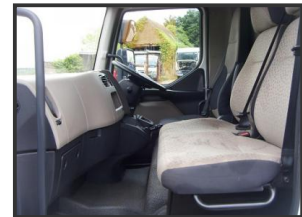

# Renault Midlum 2013 180 DXI Curtain Sider Truck 286,000km

**£7,950.00 (+VAT)**

Renault Midlum 180 DXI 2013, 20ft Curtain sider truck, 4x2, Day Cab, 286,000kms, Euro 5, MOT April 2019, 8ft Through the curtains, rear barn doors, Auto gearbox, Electric Window, HM, Cruise Control. Twin Passenger Seats. Good Tyre's all round.