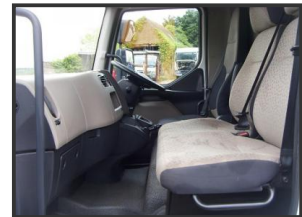

Renault Midlum 2013 180 DXI Curtain Sider Truck 286,000km

£8,950.00 (+VAT)

Renault Midlum 180 DXI 2013, 20ft Curtain sider truck, 4x2, Day Cab, 286,000kms, Euro 5, MOT April 2018, 8ft Through the curtains, rear barn doors, Auto gearbox, Electric Window, HM, Cruise Control. Twin Passenger Seats. Good Tyre's all round.